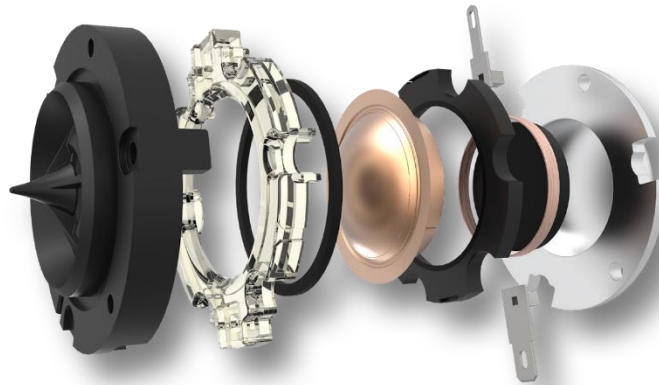

Thanks to its 6.5" spun-copper TCP woofer and the high-frequency driver's edge-to-edge square Tractrix® horn, the R-60M (SRP £425.00 GBP, €449.00 EUR) is easy to drive with almost any modern equipment and delivers an impressive full-frequency response.

R-60M features include:

- ✓ 90° x 90° Tractrix® horn technology
- ✓ Linear Travel Suspension (LTS) aluminium tweeter with Kapton suspension
- ✓ Spun-copper effect 6.5" Thermoformed Crystalline Polymer (TCP) woofer
- ✓ Sleek, modern appearance with removable low-profile magnetic grilles
- ✓ Braced MDF cabinet with scratch-resistant wood-grain vinyl
- ✓ Easy integration into the wider Klipsch Reference range, featuring home cinema separates and subwoofers, for full system building options

ALL NEW 90° X 90° TRACTRIX HORN

Klipsch's exclusive Tractrix® horn technology delivers the power, detail and emotion of a live music experience with the cleanest, most natural sound possible. The increased outer horn dimensions allow for directivity control over a larger bandwidth of frequencies, resulting in improved high frequency directivity and a more accurate sound stage.

SPUN-COPPER THERMOFORMED CRYSTALLINE POLYMER (TCP) WOOFERS

Utilising trickle-down technology from Klipsch's highly acclaimed Reference Premiere series, the TCP woofers have steeper angling of the cones for a smoother response and improved accuracy and transparency. The additional ribbing increases the overall rigidity for less cone breakup at higher frequencies.